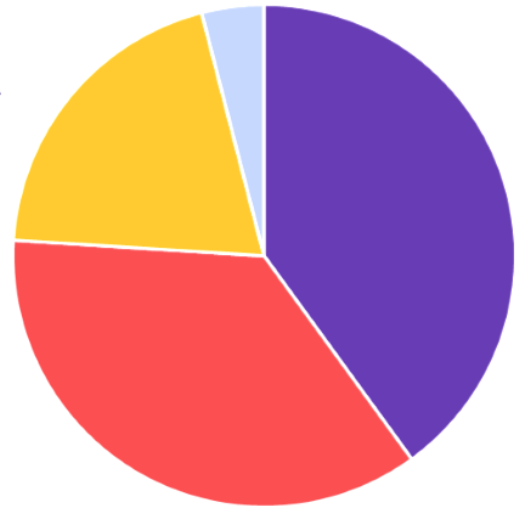

YOUR
SCHOOL
LOTTERY

**SUPPORT
OUR LOTTERY
TODAY**

**£1 per
week**

**Weekly
cash prizes**

**£25,000
jackpot**

Splitting the £1.00

How it works...

It's simple—choose 6 numbers between 0-9 and if they match the weekly lottery draw, you win great prizes. One of our players will win a cash prize every week, maybe even the £25k jackpot! Tickets cost just £1 per week and the proceeds are donated to St Nicholas CE Primary School

Every Saturday at 8pm the numbers are drawn and posted online. Winners are notified by email and winnings paid into the account of your choice.

The easiest way to join our lottery is online by direct debit or debit card.

It's so easy to join and will make a real difference to St Nicholas CE Primary School

- **40p** goes to our school
- **36p** goes to cash prizes
- **20p** goes to admin costs
- **4p** goes to VAT

The Maths... 100 tickets sold a week means

= £30 weekly cash prize

= £2,080 a year for our school